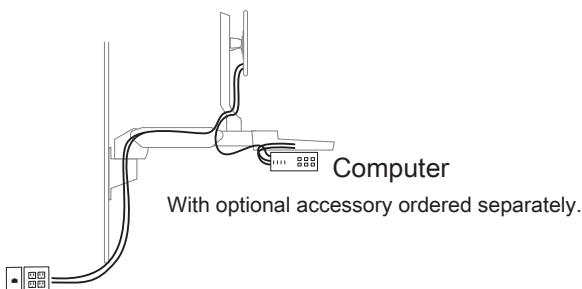

Extra Cable and Power Brick Storage:
8.5"W x 3.3"D x 2.2"H (217W x 84D x 57H mm)

CareFit™ Combo Arm

DIMENSIONS

Pushed back against the wall

MOUNTING OPTIONS

The CareFit Combo Arm mounts to the Ergotron Wall Track.

CABLES

Cable length needed based on equipment and accessories:

Cables:

- HDMI: 6' (1.8 m)
- Ethernet: 6' - 10' (1.8-3 m)
- Monitor Power: 6' - 10' (1.8-3 m)
- 2.0 USB Extenders: 6' (1.8 m) per accessory

Cables: