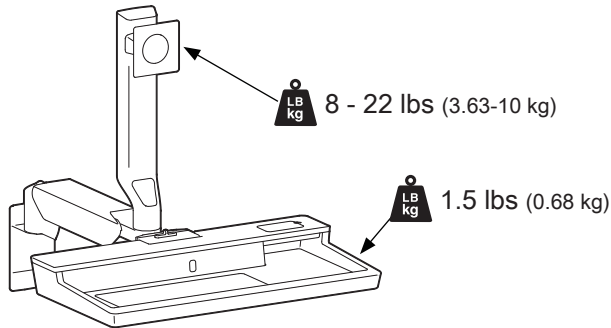

CareFit™ Combo Arm

WEIGHT CAPACITY

RANGE OF MOTION

Download additional resources at ergotron.com

USA & Canada Sales & Corporate Headquarters: St. Paul, MN USA / 800.888.8458 / +1.651.681.7600 / insidesales@ergotron.com

CareFit™ Combo Arm

DIMENSIONS

Side View

Side View

Fully Extended

Side View

Folded Up Against Wall

Side View

VESA Monitor Bracket

Front View

CareFit™ Combo Arm

DIMENSIONS

Folded Up Against Wall

5.3" 4.8"
(135 mm) (121 mm)

Fully Extended

Keyboard Tray

Extra Cable and Power Brick Storage:
8.5"W x 3.3"D x 2.2"H (217W x 84D x 57H mm)

CareFit™ Combo Arm

DIMENSIONS

Pushed back against the wall

MOUNTING OPTIONS

The CareFit Combo Arm mounts to the Ergotron Wall Track.