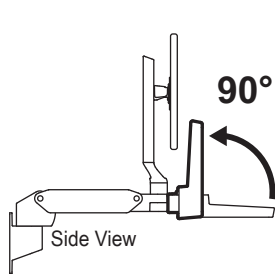

RANGE OF MOTION

Download additional resources at ergotron.com

USA & Canada Sales & Corporate Headquarters: St. Paul, MN USA / 800.888.8458 / +1.651.681.7600 / insidesales@ergotron.com

EMEA Sales: Amersfoort, The Netherlands / +31.33.45.45.600 / info.eu@ergotron.com

APAC Sales: Sydney, Australia / apaccustomerservice@ergotron.com

LATAM Sales: Mexico / +1.800.681.1820 / info.latam@ergotron.com

Worldwide Custom Sales: custom@ergotron.com

Ergotron devices are not intended to cure, treat, mitigate or prevent any disease. Patent information available at www.ergotron.com/patents

© 2022 Ergotron, Inc. rev. 05/11/2022 DIM-CFArm Content is subject to change without notification