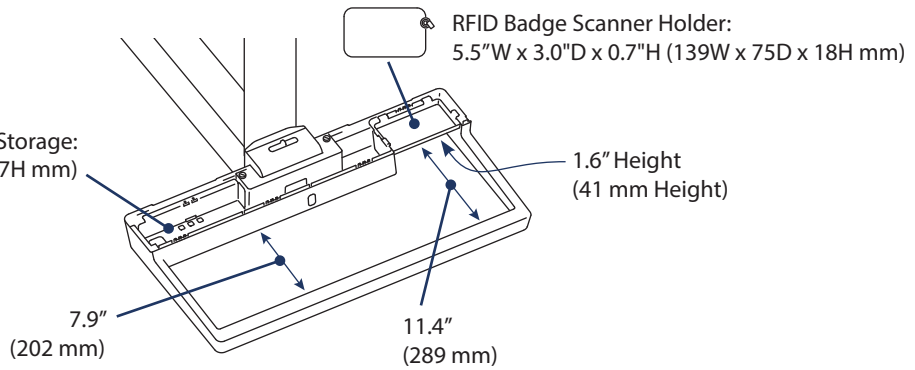

CareFit™ Combo Arm

DIMENSIONS

Side View

Side View

Fully Extended

Side View

Folded Up Against Wall

Side View

VESA Monitor Bracket

Front View

CareFit™ Combo Arm

DIMENSIONS

Folded Up Against Wall

5.3" 4.8"
(135 mm) (121 mm)

Fully Extended

Keyboard Tray

Extra Cable and Power Brick Storage:
8.5"W x 3.3"D x 2.2"H (217W x 84D x 57H mm)

CareFit™ Combo Arm

DIMENSIONS

Pushed back against the wall

MOUNTING OPTIONS

The CareFit Combo Arm mounts to the Ergotron Wall Track.