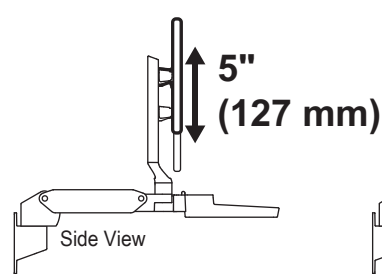

RANGE OF MOTION

Download additional resources at ergotron.com

USA & Canada Sales & Corporate Headquarters: St. Paul, MN USA / 800.888.8458 / +1.651.681.7600 / insidesales@ergotron.com

EMEA Sales: Amersfoort, The Netherlands / +31.33.45.45.600 / info.eu@ergotron.com

APAC Sales: Sydney, Australia / apaccustomerservice@ergotron.com

LATAM Sales: Mexico / +1.800.681.1820 / info.latam@ergotron.com

Worldwide Custom Sales: custom@ergotron.com

Ergotron devices are not intended to cure, treat, mitigate or prevent any disease. Patent information available at www.ergotron.com/patents

© 2022 Ergotron, Inc. rev. 05/11/2022 DIM-CFArm Content is subject to change without notification