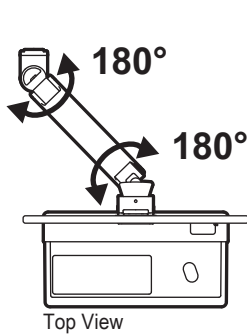

RANGE OF MOTION

Download additional resources at ergotron.com

USA & Canada Sales & Corporate Headquarters: St. Paul, MN USA / 800.888.8458 / +1.651.681.7600 / insidesales@ergotron.com

EMEA Sales: Amersfoort, The Netherlands / +31.33.45.45.600 / info.eu@ergotron.com

APAC Sales: Sydney, Australia / apaccustomerservice@ergotron.com

LATAM Sales: Mexico / +1.800.681.1820 / info.latam@ergotron.com

Worldwide Custom Sales: custom@ergotron.com

Ergotron devices are not intended to cure, treat, mitigate or prevent any disease. Patent information available at www.ergotron.com/patents

© 2022 Ergotron, Inc. rev. 05/11/2022 DIM-CFArm Content is subject to change without notification