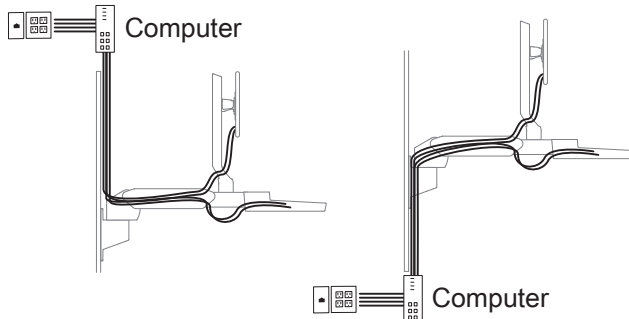

Extra Cable and Power Brick Storage:
8.5"W x 3.3"D x 2.2"H (217W x 84D x 57H mm)

CareFit™ Combo Arm

DIMENSIONS

Pushed back against the wall

MOUNTING OPTIONS

The CareFit Combo Arm mounts to the Ergotron Wall Track.

CABLES

Cable length needed based on equipment and accessories:

Cables:

- HDMI: 6' (1.8 m)
- Ethernet: 6' - 10' (1.8-3 m)
- Monitor Power: 6' - 10' (1.8-3 m)
- 2.0 USB Extenders: 6' (1.8 m) per accessory

Cables: