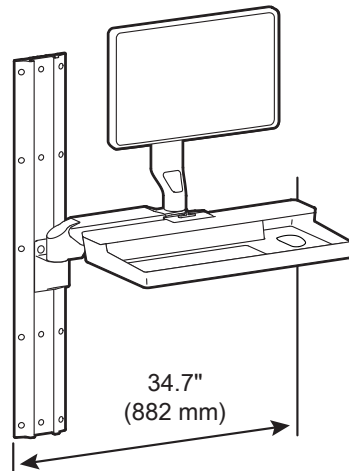

VESA Monitor Bracket

Front View

CareFit™ Combo Arm

DIMENSIONS

Folded Up Against Wall

5.3" 4.8"
(135 mm) (121 mm)

Fully Extended

Keyboard Tray

Extra Cable and Power Brick Storage:
8.5"W x 3.3"D x 2.2"H (217W x 84D x 57H mm)

CareFit™ Combo Arm

DIMENSIONS

Pushed back against the wall

MOUNTING OPTIONS

The CareFit Combo Arm mounts to the Ergotron Wall Track.