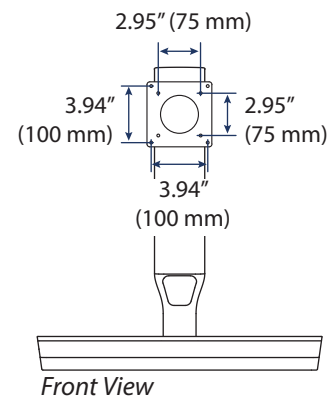

CareFit™ Combo Arm

DIMENSIONS

Side View

Side View

Fully Extended

Side View

Folded Up Against Wall

Side View

VESA Monitor Bracket

Front View

CareFit™ Combo Arm

DIMENSIONS

Folded Up Against Wall

5.3" 4.8"
(135 mm) (121 mm)

Fully Extended

Keyboard Tray

Extra Cable and Power Brick Storage:
8.5"W x 3.3"D x 2.2"H (217W x 84D x 57H mm)

CareFit™ Combo Arm

DIMENSIONS

Pushed back against the wall

MOUNTING OPTIONS

The CareFit Combo Arm mounts to the Ergotron Wall Track.

- HDMI: 4' (1.2 m)
- Ethernet: 6' - 10' (1.8-3 m)
- Monitor Power: 6' - 10' (1.8-3 m)
- Computer Power: 6'-10' (1.8-3 m)

Cables:

- Ethernet: 6' - 10' (1.8-3 m)
- Monitor Power: 6' - 10' (1.8-3 m)