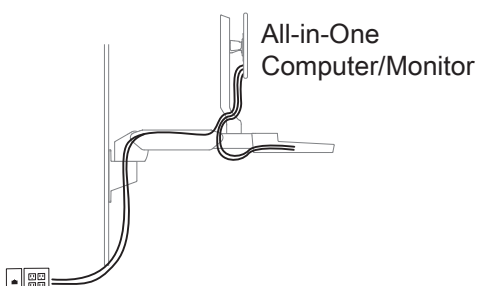

Extra Cable and Power Brick Storage:
8.5"W x 3.3"D x 2.2"H (217W x 84D x 57H mm)

CareFit™ Combo Arm

DIMENSIONS

Pushed back against the wall

MOUNTING OPTIONS

The CareFit Combo Arm mounts to the Ergotron Wall Track.

CABLES

Cable length needed based on equipment and accessories:

Cables:

- HDMI: 6' (1.8 m)
- Ethernet: 6' - 10' (1.8-3 m)
- Monitor Power: 6' - 10' (1.8-3 m)
- 2.0 USB Extenders: 6' (1.8 m) per accessory

Cables:

- HDMI: 4' (1.2 m)
- Ethernet: 6' - 10' (1.8-3 m)
- Monitor Power: 6' - 10' (1.8-3 m)
- Computer Power: 6'-10' (1.8-3 m)

Cables:

- Ethernet: 6' - 10' (1.8-3 m)
- Monitor Power: 6' - 10' (1.8-3 m)