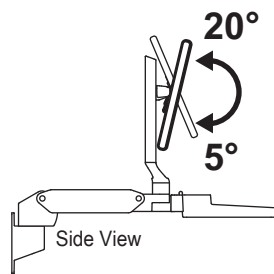

RANGE OF MOTION

Download additional resources at ergotron.com

USA & Canada Sales & Corporate Headquarters: St. Paul, MN USA / 800.888.8458 / +1.651.681.7600 / insidesales@ergotron.com

EMEA Sales: Amersfoort, The Netherlands / +31.33.45.45.600 / info.eu@ergotron.com

APAC Sales: Sydney, Australia / apaccustomerservice@ergotron.com

LATAM Sales: Mexico / +1.800.681.1820 / info.latam@ergotron.com

Worldwide Custom Sales: custom@ergotron.com

Ergotron devices are not intended to cure, treat, mitigate or prevent any disease. Patent information available at www.ergotron.com/patents

© 2022 Ergotron, Inc. rev. 05/11/2022 DIM-CFArm Content is subject to change without notification