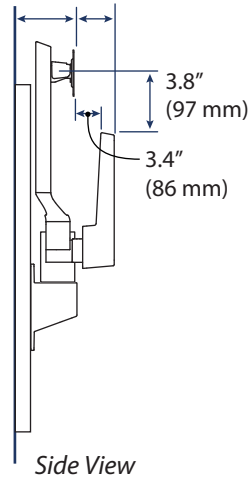

CareFit™ Combo Arm

DIMENSIONS

Side View

Side View

Fully Extended

Side View

Folded Up Against Wall

Side View

VESA Monitor Bracket

Front View

CareFit™ Combo Arm

DIMENSIONS

Folded Up Against Wall

5.3" 4.8"
(135 mm) (121 mm)

Fully Extended

Keyboard Tray

Extra Cable and Power Brick Storage:
8.5"W x 3.3"D x 2.2"H (217W x 84D x 57H mm)

CareFit™ Combo Arm

DIMENSIONS

Pushed back against the wall

MOUNTING OPTIONS

The CareFit Combo Arm mounts to the Ergotron Wall Track.

- HDMI: 4' (1.2 m)
- Ethernet: 6' - 10' (1.8-3 m)
- Monitor Power: 6' - 10' (1.8-3 m)
- Computer Power: 6'-10' (1.8-3 m)

Cables:

- Ethernet: 6' - 10' (1.8-3 m)
- Monitor Power: 6' - 10' (1.8-3 m)