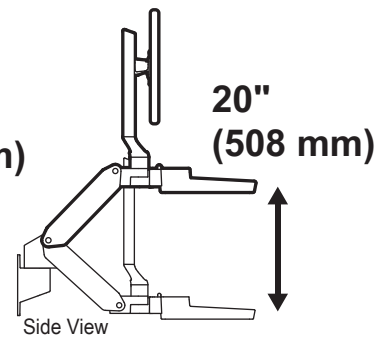

RANGE OF MOTION

Download additional resources at ergotron.com

USA & Canada Sales & Corporate Headquarters: St. Paul, MN USA / 800.888.8458 / +1.651.681.7600 / insidesales@ergotron.com

EMEA Sales: Amersfoort, The Netherlands / +31.33.45.45.600 / info.eu@ergotron.com

APAC Sales: Sydney, Australia / apaccustomerservice@ergotron.com

LATAM Sales: Mexico / +1.800.681.1820 / info.latam@ergotron.com

Worldwide Custom Sales: custom@ergotron.com

Ergotron devices are not intended to cure, treat, mitigate or prevent any disease. Patent information available at www.ergotron.com/patents

© 2022 Ergotron, Inc. rev. 05/11/2022 DIM-CFArm Content is subject to change without notification