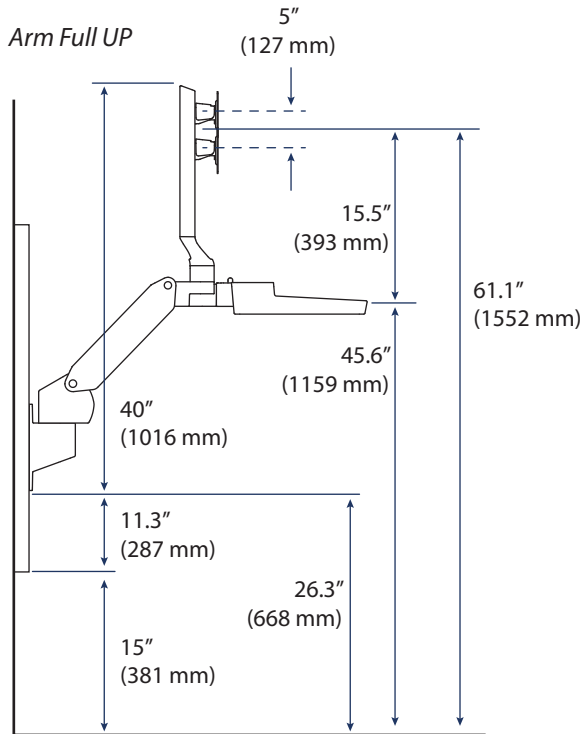

CareFit™ Combo Arm

DIMENSIONS

Side View

Side View

Fully Extended

Side View

Folded Up Against Wall

Side View

VESA Monitor Bracket

Front View

CareFit™ Combo Arm

DIMENSIONS

Folded Up Against Wall

5.3" 4.8"
(135 mm) (121 mm)

Fully Extended

Keyboard Tray

Extra Cable and Power Brick Storage:
8.5"W x 3.3"D x 2.2"H (217W x 84D x 57H mm)

CareFit™ Combo Arm

DIMENSIONS

Pushed back against the wall

MOUNTING OPTIONS

The CareFit Combo Arm mounts to the Ergotron Wall Track.

- HDMI: 4' (1.2 m)
- Ethernet: 6' - 10' (1.8-3 m)
- Monitor Power: 6' - 10' (1.8-3 m)
- Computer Power: 6'-10' (1.8-3 m)

Cables:

- Ethernet: 6' - 10' (1.8-3 m)
- Monitor Power: 6' - 10' (1.8-3 m)