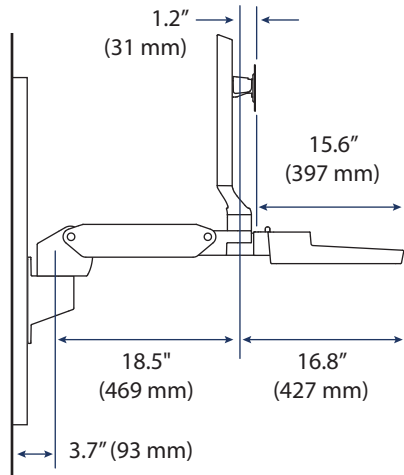

CareFit™ Combo Arm

DIMENSIONS

Side View

Side View

Fully Extended

Side View

Folded Up Against Wall

Side View

VESA Monitor Bracket

Front View

CareFit™ Combo Arm

DIMENSIONS

Folded Up Against Wall

5.3" 4.8"
(135 mm) (121 mm)

Fully Extended

Keyboard Tray

Extra Cable and Power Brick Storage:
8.5"W x 3.3"D x 2.2"H (217W x 84D x 57H mm)

CareFit™ Combo Arm

DIMENSIONS

Pushed back against the wall

MOUNTING OPTIONS

The CareFit Combo Arm mounts to the Ergotron Wall Track.

- HDMI: 4' (1.2 m)
- Ethernet: 6' - 10' (1.8-3 m)
- Monitor Power: 6' - 10' (1.8-3 m)
- Computer Power: 6'-10' (1.8-3 m)

Cables:

- Ethernet: 6' - 10' (1.8-3 m)
- Monitor Power: 6' - 10' (1.8-3 m)