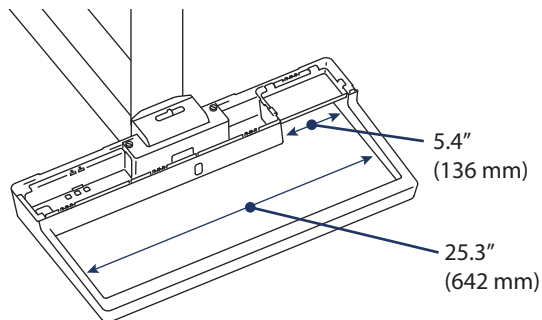

CareFit™ Combo Arm

DIMENSIONS

Side View

Side View

Fully Extended

Side View

Folded Up Against Wall

Side View

VESA Monitor Bracket

Front View

CareFit™ Combo Arm

DIMENSIONS

Folded Up Against Wall

5.3" 4.8"
(135 mm) (121 mm)

Fully Extended

Keyboard Tray

Extra Cable and Power Brick Storage:
8.5"W x 3.3"D x 2.2"H (217W x 84D x 57H mm)

CareFit™ Combo Arm

DIMENSIONS

Pushed back against the wall

MOUNTING OPTIONS

The CareFit Combo Arm mounts to the Ergotron Wall Track.