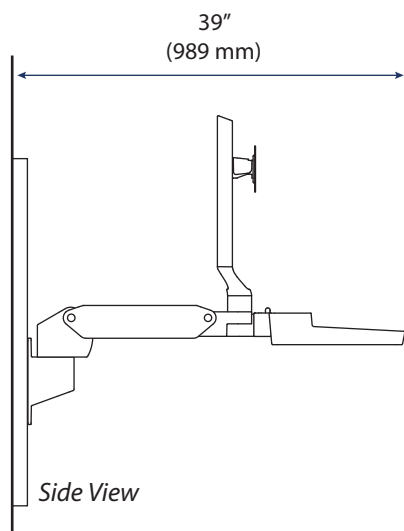

CareFit™ Combo Arm

DIMENSIONS

Side View

Side View

Fully Extended

Side View

Folded Up Against Wall

Side View

VESA Monitor Bracket

Front View

CareFit™ Combo Arm

DIMENSIONS

Folded Up Against Wall

5.3" 4.8"
(135 mm) (121 mm)

Fully Extended

Keyboard Tray

Extra Cable and Power Brick Storage:
8.5"W x 3.3"D x 2.2"H (217W x 84D x 57H mm)

CareFit™ Combo Arm

DIMENSIONS

Pushed back against the wall

MOUNTING OPTIONS

The CareFit Combo Arm mounts to the Ergotron Wall Track.