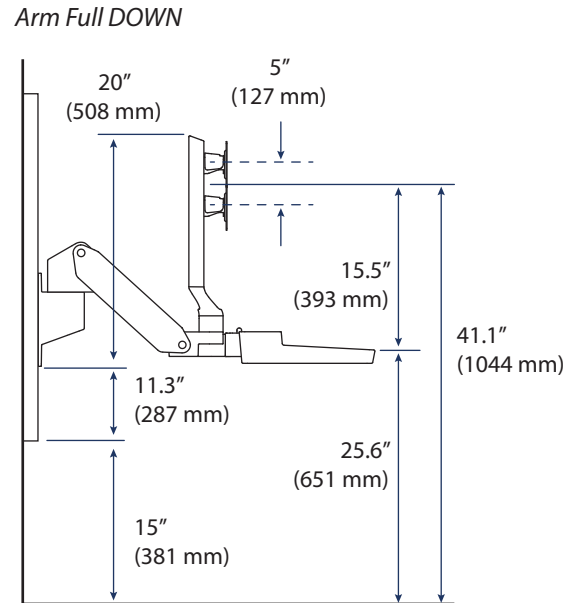

CareFit™ Combo Arm

DIMENSIONS

Side View

Side View

Fully Extended

Side View

Folded Up Against Wall

Side View

VESA Monitor Bracket

Front View

CareFit™ Combo Arm

DIMENSIONS

Folded Up Against Wall

5.3" 4.8"
(135 mm) (121 mm)

Fully Extended

Keyboard Tray

Extra Cable and Power Brick Storage:
8.5"W x 3.3"D x 2.2"H (217W x 84D x 57H mm)

CareFit™ Combo Arm

DIMENSIONS

Pushed back against the wall

MOUNTING OPTIONS

The CareFit Combo Arm mounts to the Ergotron Wall Track.

- HDMI: 4' (1.2 m)
- Ethernet: 6' - 10' (1.8-3 m)
- Monitor Power: 6' - 10' (1.8-3 m)
- Computer Power: 6'-10' (1.8-3 m)

Cables:

- Ethernet: 6' - 10' (1.8-3 m)
- Monitor Power: 6' - 10' (1.8-3 m)