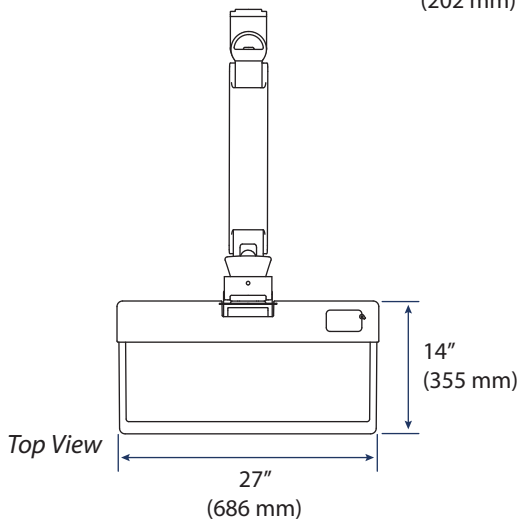

CareFit™ Combo Arm

DIMENSIONS

Side View

Side View

Fully Extended

Side View

Folded Up Against Wall

Side View

VESA Monitor Bracket

Front View

CareFit™ Combo Arm

DIMENSIONS

Folded Up Against Wall

5.3" 4.8"
(135 mm) (121 mm)

Fully Extended

Keyboard Tray

Extra Cable and Power Brick Storage:
8.5"W x 3.3"D x 2.2"H (217W x 84D x 57H mm)

CareFit™ Combo Arm

DIMENSIONS

Pushed back against the wall

MOUNTING OPTIONS

The CareFit Combo Arm mounts to the Ergotron Wall Track.

- HDMI: 4' (1.2 m)
- Ethernet: 6' - 10' (1.8-3 m)
- Monitor Power: 6' - 10' (1.8-3 m)
- Computer Power: 6'-10' (1.8-3 m)

Cables:

- Ethernet: 6' - 10' (1.8-3 m)
- Monitor Power: 6' - 10' (1.8-3 m)